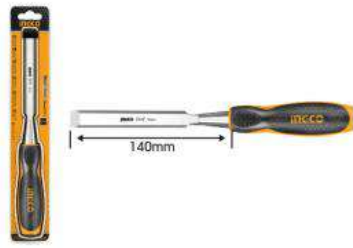

INGCO Welding Mask WM128

INR 366.00

Welding mask
Material:100% PP
Glass size:110*90*3mm, movable type glass
1 Pcs clear protection glass

INGCO Wire Stripper HWSP15608

INR 543.00

Stripper diameter:0.5mm~6mm
With cutting function
PP covered TPR handle
65Mn material blade
Product size:175*85mm

Product Image

INGCO Wire Stripper HWSP851

INR 245.75

Stripper diameter:0.5mm~6mm
With cutting function
PP covered TPR handle
65Mn material blade
Product size:175*85mm

INGCO Wood Chisel HWC0812 (12mm)

INR 220.00