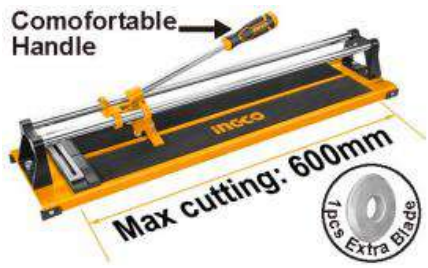

INGCO Tile Cutter HTC04600 (600mm)

INR 2760.00

Tile cutter
Max cutting length:600mm
Max cutting thickness: 12mm

Steel base size:815x195cm